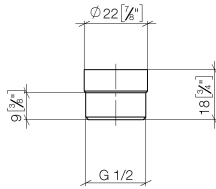

Adapter for shower outlet 3/8" x 1/2" - Chrome

IMO

12 202 979

- adapter M 20 x 1 female thread x 1/2" male thread for the connection of a shower hose 1/2" female thread

Fits: IMO, LULU, MADISON, MEM, TARA, CL.1, LISSÉ, VAIA, META, CYO

12 202 979

mm [inches]

12 202 979

Parts for other
finishes can be found
here: Brushed
Platinum

Spare parts list

| No. | Item Number | Name | Quantity used | Delivery time |
|-----|--------------------|---------|---------------|---------------|
| 1 | 09 23 01 039 90 | sieve | 1 | 2 |
| 2 | 09 24 03 141 20-00 | adaptor | 1 | 10 |