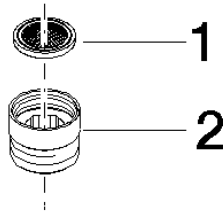

Adapter for shower outlet 3/8" x 1/2" - Chrome

IMO

12 202 979

- adapter M 20 x 1 female thread x 1/2" male thread for the connection of a shower hose 1/2" female thread

Fits: IMO, LULU, MADISON, MEM, TARA, CL.1, LISSÉ, VAIA, META, CYO

12 202 979

mm [inches]

12 202 979

Parts for other
finishes can be found
here: Brushed
Platinum

Spare parts list

| No. | Item Number | Name | Quantity used | Delivery time |
|-----|--------------------|---------|---------------|---------------|
| 1 | 09 23 01 039 90 | sieve | 1 | 2 |
| 2 | 09 24 03 141 20-00 | adaptor | 1 | 10 |